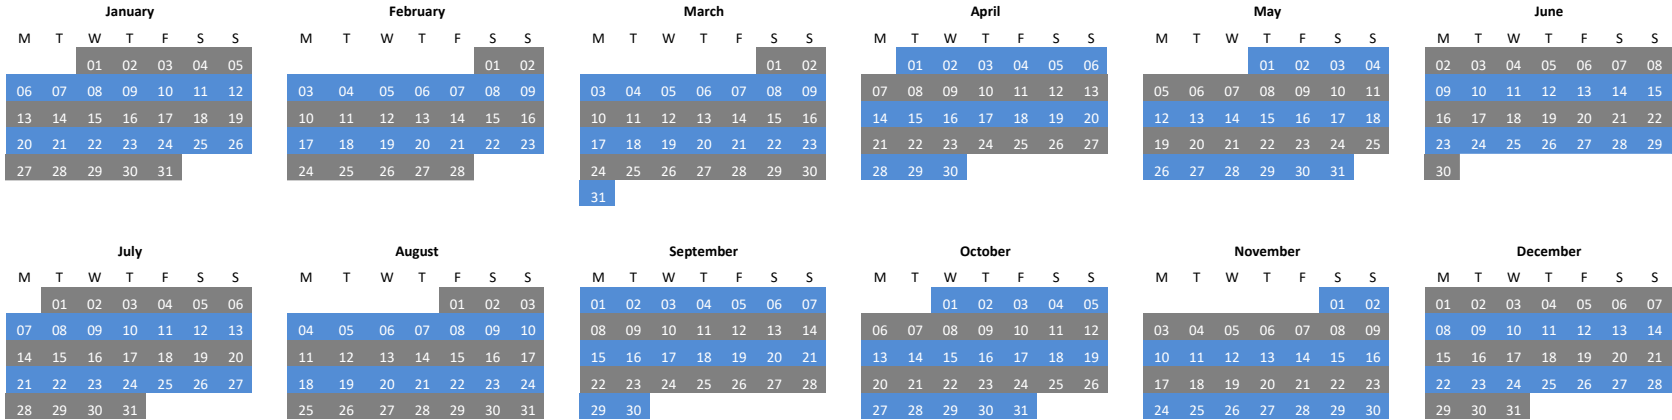

Bin Collection Schedule

2025

**Please place your bins out for collection the night before collection day and leave out until collected.
If you are unsure which day you are on please contact our office on 061577577**